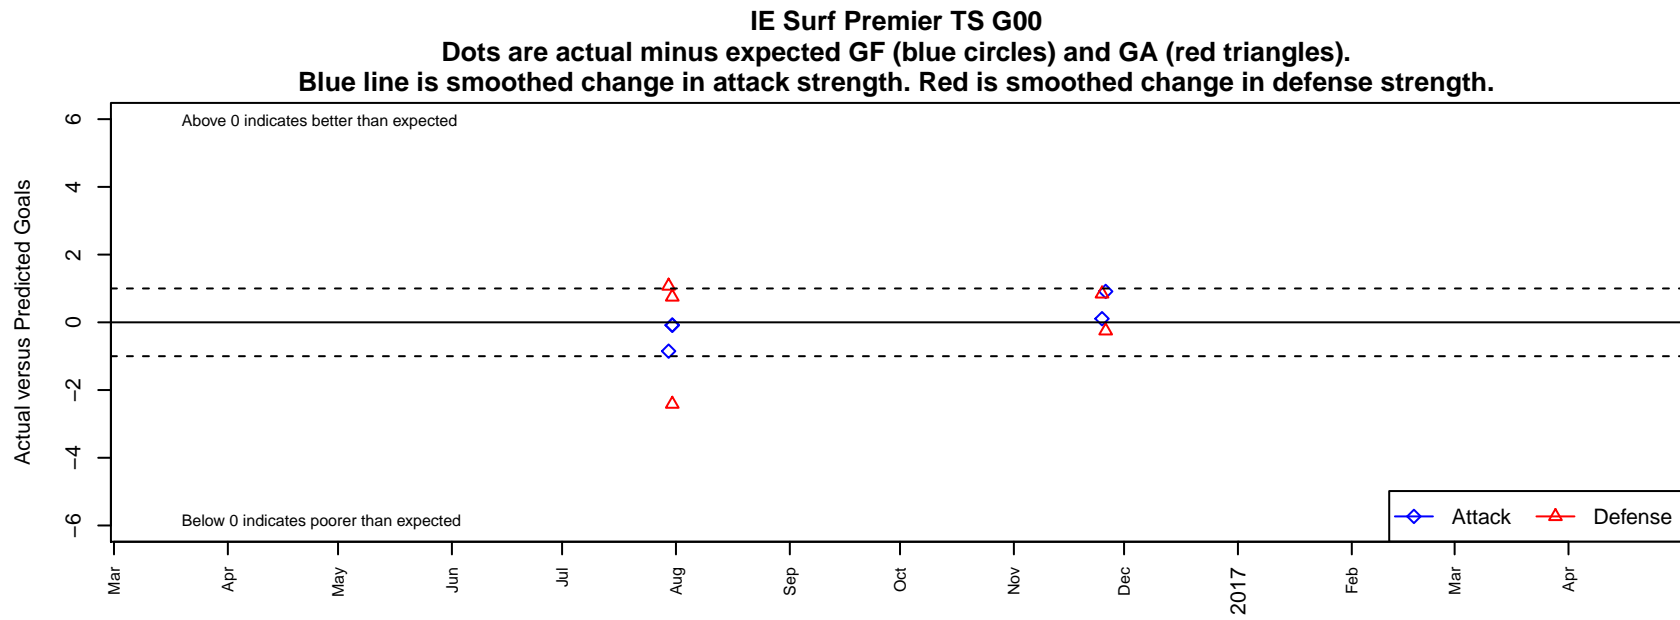

IE Surf Premier TS G00

, CAS
G00 total strength=2064
attack=132.49 defense=48.1

alt names used:
IE SURF G00 PREMIER TS (CAS)
IE SURF G00 PREMIER TS (CAS)

Venues played:
2016 Surf Cup Super White U17
2016 Surf College Showcase Super White U17